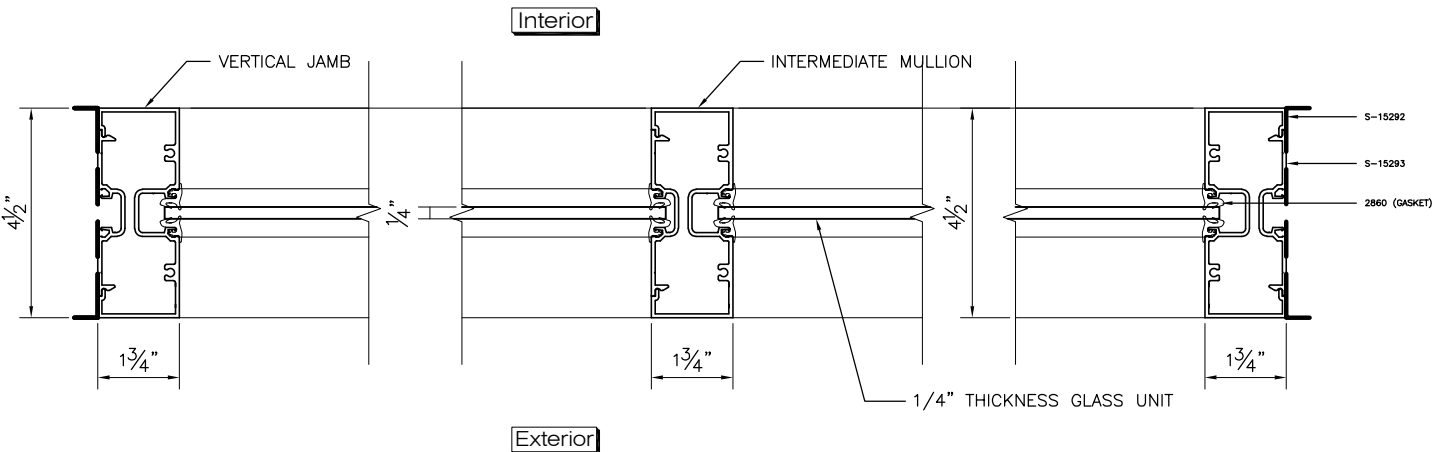

FG450, 1 3/4" X 4 1/2" NON-THERMAL FRAME
1/4" GLAZING SETUP

1
D-1 VERTICAL
JAMB

2
D-1 VERTICAL
MULLION

3
D-1 VERTICAL
JAMB

GAMCO CORPORATION
MANUFACTURERS OF FENESTRATION PRODUCTS
131-10 MAPLE AVE. FLUSHING, N.Y. 11355
TEL: (718)359-8833 FAX: (718)359-8661
info@gamcocorp.com www.gamcocorp.com

SCALE: 3" = 1'-0"

VERSION: 001

DATE: 03/19/2026

SHEET #:
FG450-FC-1/4"
D-1