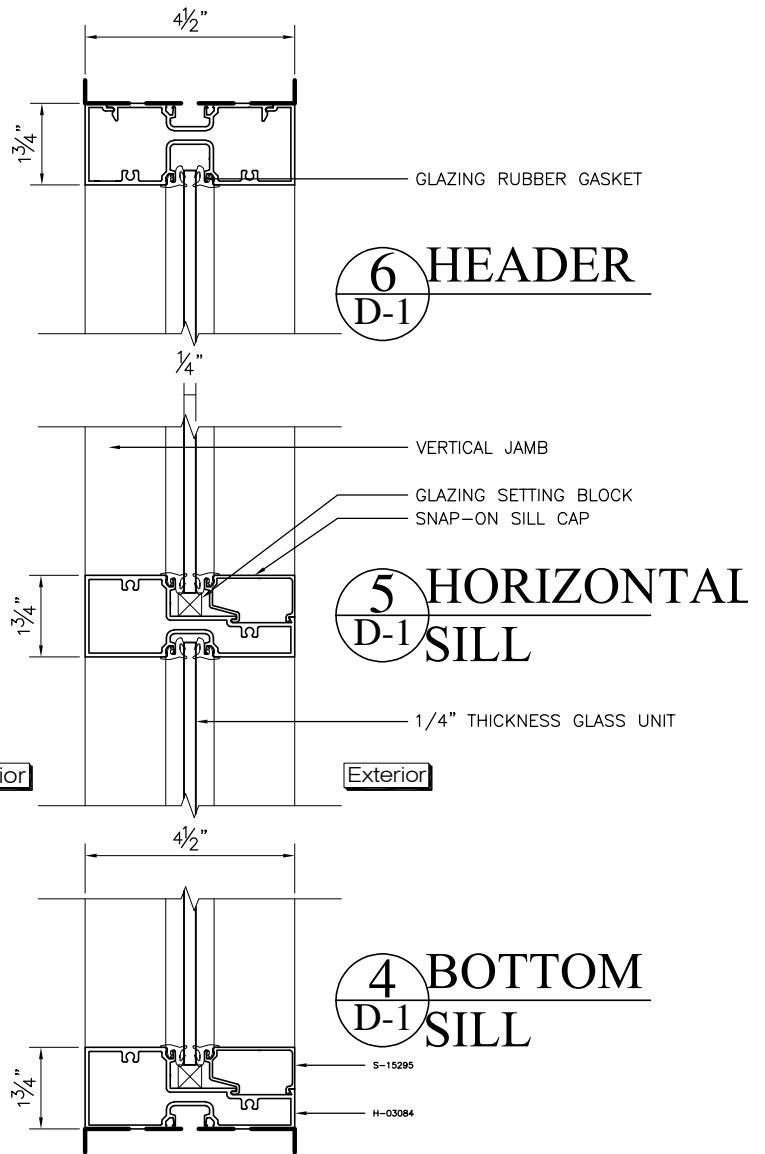

FG450, 1 3/4" X 4 1/2" NON-THERMAL FRAME
1/4" GLAZING SETUP

1
D-1 VERTICAL
JAMB

2
D-1 VERTICAL
MULLION

3
D-1 VERTICAL
JAMB

GAMCO CORPORATION
MANUFACTURERS OF FENESTRATION PRODUCTS
131-10 MAPLE AVE. FLUSHING, N.Y. 11355
TEL: (718)359-8833 FAX: (718)359-8661
info@gamcocorp.com www.gamcocorp.com

SCALE: 3" = 1'-0"

VERSION: 001

DATE: 03/19/2026

SHEET #:
FG450-FC-1/4"
D-1