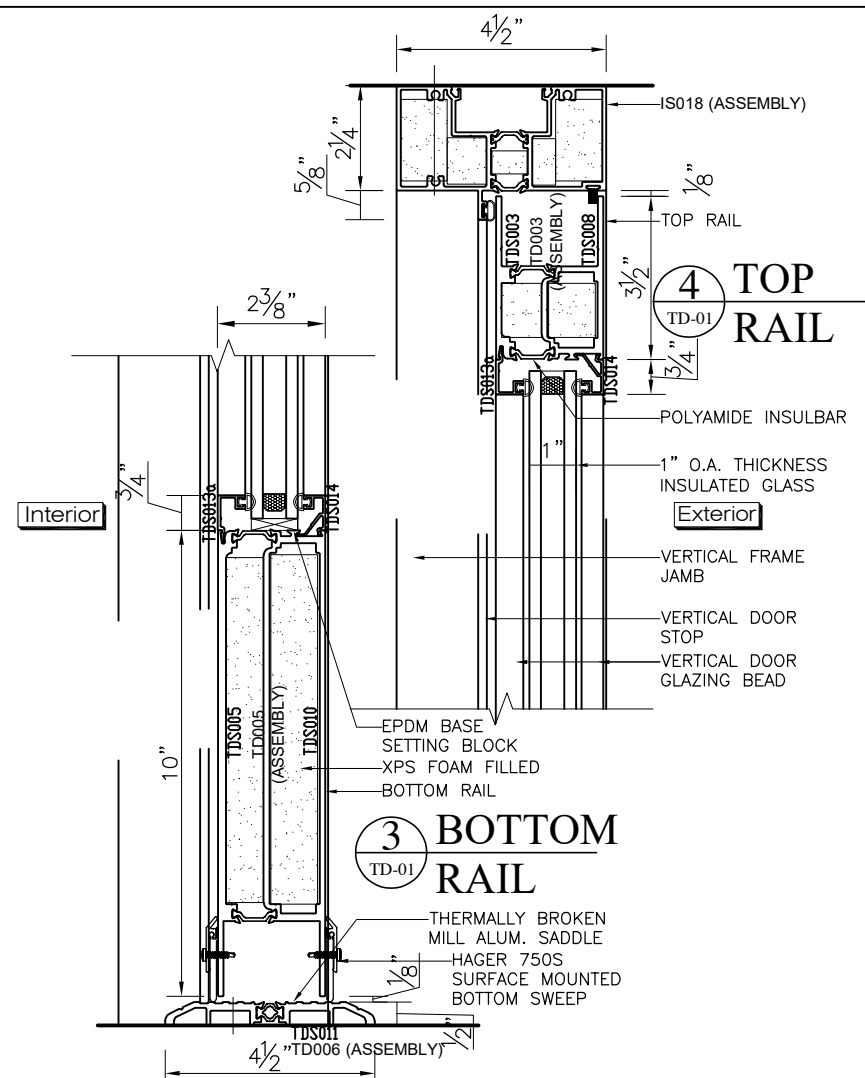

ALUMINUM STOREFRONT ELEVATIONS
SCALE: 3/8" = 1'-0"

VERTICAL SECTIONAL DETAILS
SCALE: 3" = 1'-0"

2 TD-01 VERTICAL JAMB

1 TD-01 VERTICAL JAMB
HORIZONTAL SECTIONAL DETAILS
SCALE: 3" = 1'-0"