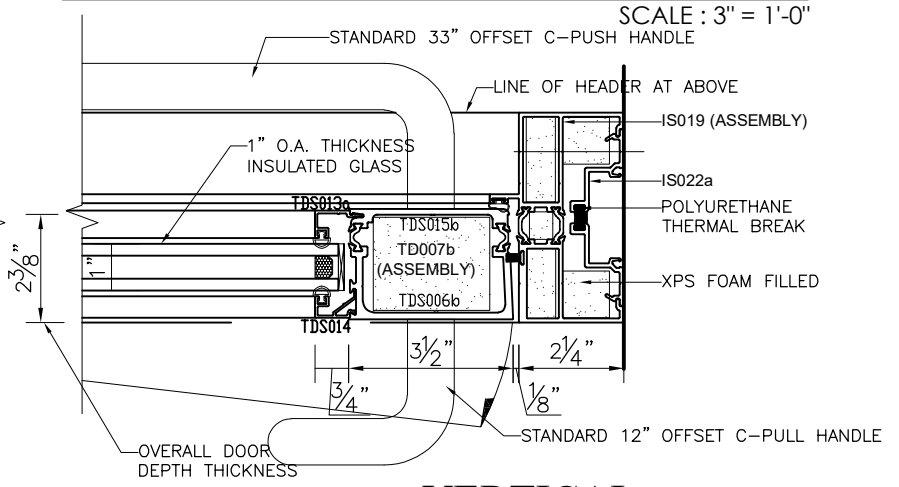

ALUMINUM STOREFRONT ELEVATIONS
SCALE: 3/8" = 1'-0"

VERTICAL SECTIONAL DETAILS
SCALE: 3" = 1'-0"

2 TD-01 VERTICAL JAMB

1 TD-01 VERTICAL JAMB
HORIZONTAL SECTIONAL DETAILS
SCALE: 3" = 1'-0"