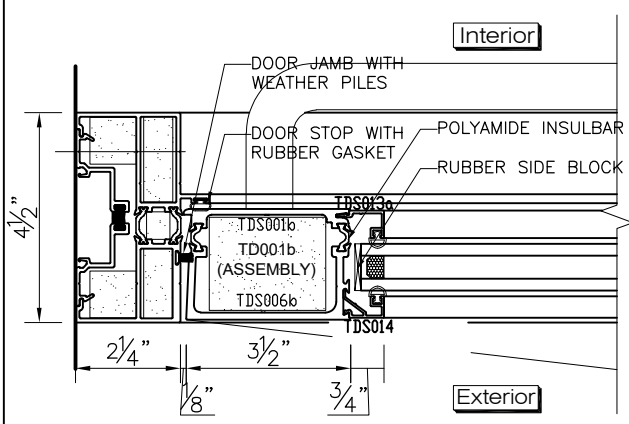

ALUMINUM STOREFRONT ELEVATIONS
SCALE: 3/8" = 1'-0"

VERTICAL SECTIONAL DETAILS
SCALE: 3" = 1'-0"

2 TD-01 VERTICAL JAMB

1 TD-01 VERTICAL JAMB
HORIZONTAL SECTIONAL DETAILS
SCALE: 3" = 1'-0"