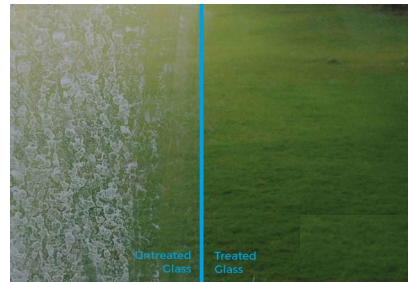

Sanitary Easy-Clean Double Coating

- We apply a coating that bonds to the glass by filling the peaks and valleys of the surface, creating a hydrophobic non-porous barrier
- Both sides are water and oil repellent, thus guarding against the saliva in coughs and sneezes.
- Clean with a single swipe without leaving streaks
- The coating is an effective shield against pollutants, dust, staining, corrosion, and scratches

Interact Safely Without Distraction

- Using 1/4" low-iron tempered glass, you get maximum transparency and visible light transmittance, allowing you to interact as if without a barrier
- With high-shine polished edges, you get clean lines and lasting elegance
- More hygienic than acrylic, our glass is also more resistant to dust, fingerprints, scratches, crazing, and yellowing