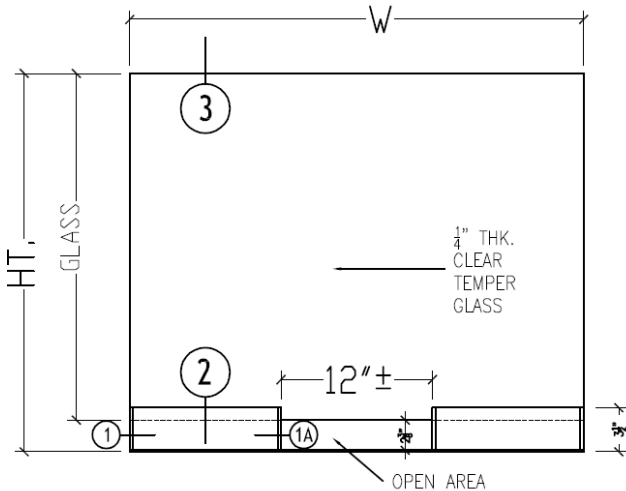

GAMCO CORPORATION

QUALITY FENESTRATION SYSTEM & ARCHITECTURAL METAL

TEL: (718) 359-8833

WWW.GAMCOCORP.COM

131-10 Maple Ave, Flushing, NY 11355

SIDE VIEW

FRONT VIEW

Easy Installation with Custom Solutions

- Color: Clear or Dark Bronze Anodized
- Material: 3-3/8" Square Base or Bevel Base Shoe
- Glass: 1/4" low-iron tempered glass with sanitary easy-clean coating on both sides
- Lead time: Three days on standard configs
- Accessories: 1-1/4" U-Channel Anchor with pre-drilled holes for fasteners (optional 3M tape by installer), 1/4" glass setting blocks
- Easy-Glaze: Our unique dry-glaze solution allows you to center, set, and fasten our glass by merely positioning and dropping it in
- Designed with an optional document or product-exchange slot
- Maximum height of 26-1/2" from top to bottom, including base shoe