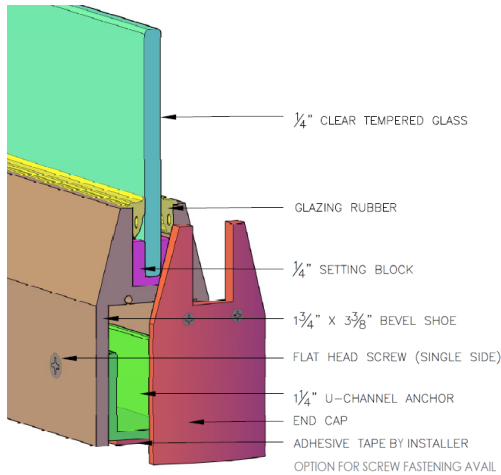

Interact Safely Without Distraction

- Using 1/4" low-iron tempered glass, you get maximum transparency and visible light transmittance, allowing you to interact as if without a barrier
- With high-shine polished edges, you get clean lines and lasting elegance
- More hygienic than acrylic, our glass is also more resistant to dust, fingerprints, scratches, crazing, and yellowing

GAMCO CORPORATION

QUALITY FENESTRATION SYSTEM & ARCHITECTURAL METAL

TEL: (718) 359-8833

WWW.GAMCOCORP.COM

131-10 Maple Ave, Flushing, NY 11355

SIDE VIEW

FRONT VIEW

Easy Installation with Custom Solutions

- Color: Clear or Dark Bronze Anodized
- Material: 3-3/8" Square Base or Bevel Base Shoe
- Glass: 1/4" low-iron tempered glass with sanitary easy-clean coating on both sides
- Lead time: Three days on standard configs
- Accessories: 1-1/4" U-Channel Anchor with pre-drilled holes for fasteners (optional 3M tape by installer), 1/4" glass setting blocks
- Easy-Glaze: Our unique dry-glaze solution allows you to center, set, and fasten our glass by merely positioning and dropping it in
- Designed with an optional document or product-exchange slot
- Maximum height of 26-1/2" from top to bottom, including base shoe