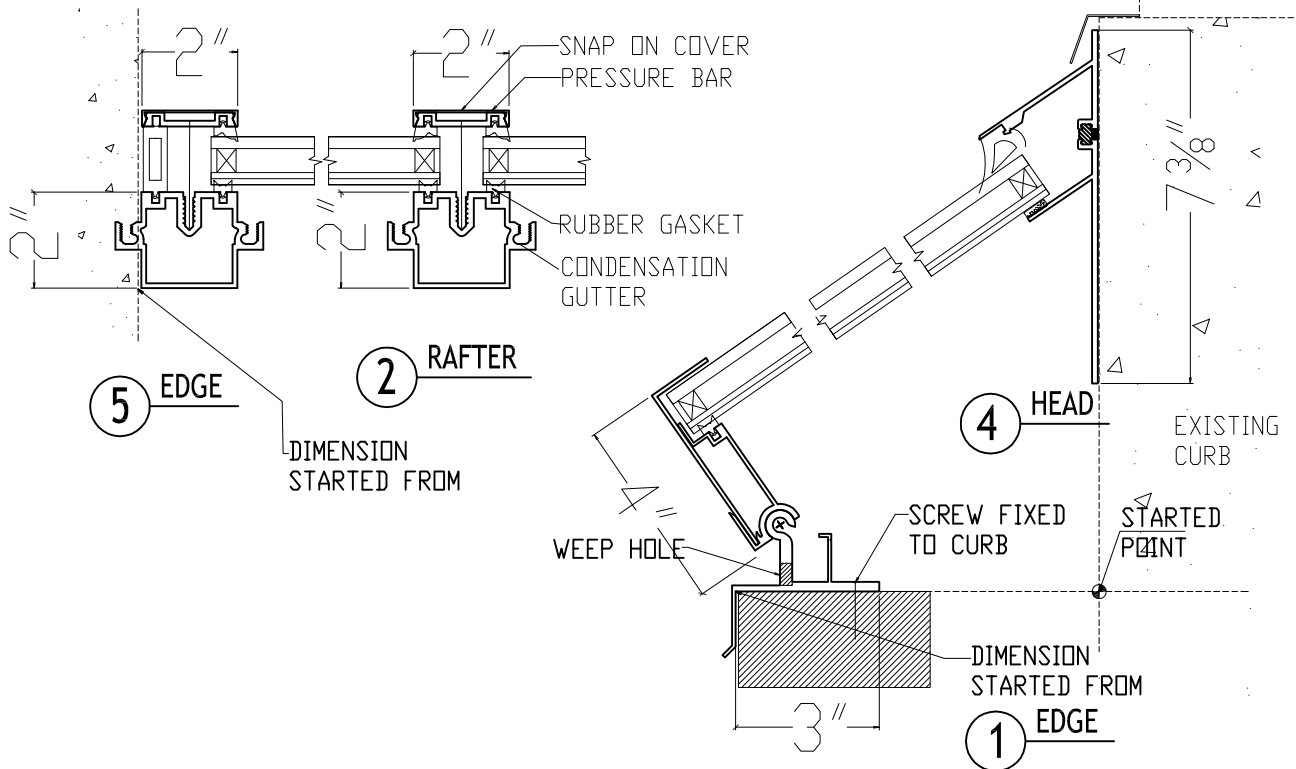

SK2000 SERIES SKYLIGHT SINGLE PITCH W/ HIP CORNER

SHEET #	Drawn by: C.CHAN	Customer	Revisions		
	Checked by:		No.	Date	Description
	Date:				
	Scale: 3" = 1'-0"				
	Project Name:				

GAMCO CORP.

MANUFACTURER OF QUALITY
FENESTRATION PRODUCTS