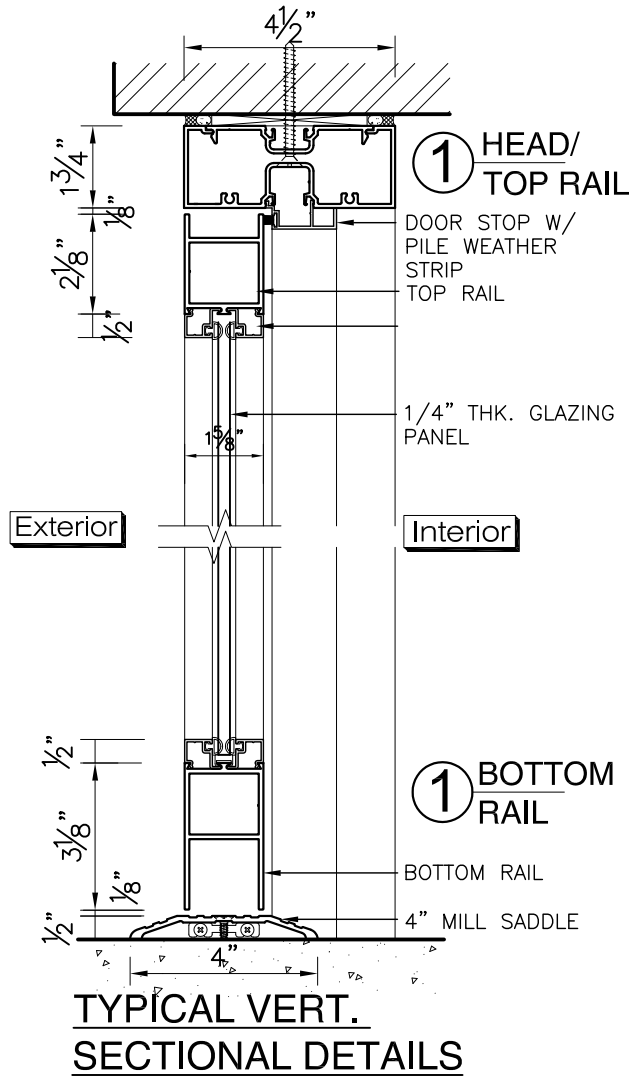

NARROW STILE DOOR (D200 SERIES)
STANDARD HANDLE - 1/4" GLAZING

SCALE: 3" = 1'-0"

SCALE: 3" = 1'-0"

SHEET #	Drawn by:	Customer	Revisions			 GAMCO CORPORATION MANUFACTURERS OF FENESTRATION PRODUCTS 131-10 MAPLE AVE. FLUSHING, N.Y. 11355 TEL: (718)359-8833 FAX: (718)359-8661 info@gamcocorp.com www.gamcocorp.com	
	Checked by:		No.	Date	Description		
	Date:		Project :				
	Scale:						