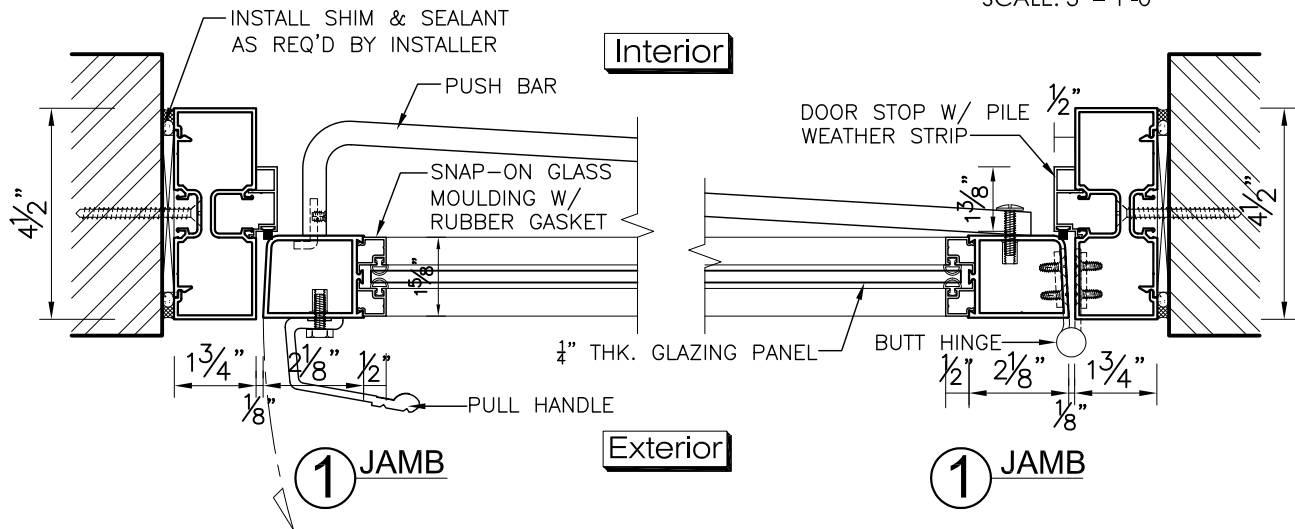

NARROW STILE DOOR (D200 SERIES)
STANDARD HANDLE - 1/4" GLAZING

SCALE: 3" = 1'-0"

SCALE: 3" = 1'-0"

SHEET #	Drawn by:	Customer	Revisions			 GAMCO CORPORATION MANUFACTURERS OF FENESTRATION PRODUCTS 131-10 MAPLE AVE. FLUSHING, N.Y. 11355 TEL: (718)359-8833 FAX: (718)359-8661 info@gamcocorp.com www.gamcocorp.com	
	Checked by:		No.	Date	Description		
	Date:		Project :				
	Scale:						