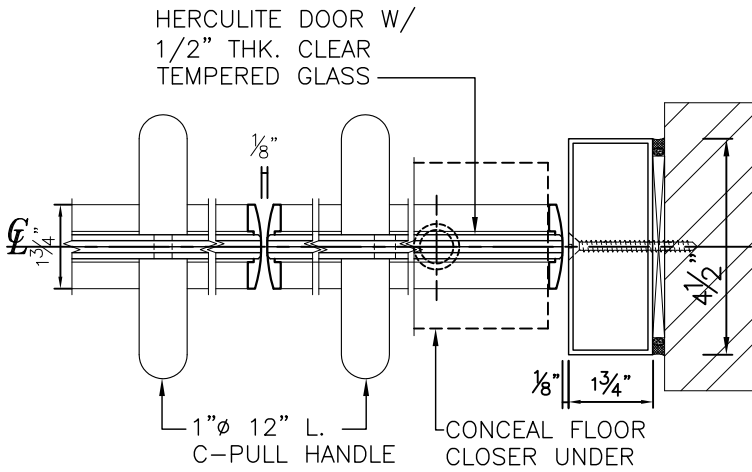

HS350 SERIES HERCULITE DOOR W/ HEADER & FL. CLOSER

interior

exterior

1 MEETING

2 JAMB

3 BOTTOM RAIL

SHEET #	Drawn by: K. S. Lee	Customer	Revisions		
	Checked by: C. CHAN		No.	Date	Description
	Date:				
	Scale: 1/4" : 1"				
	Project :				