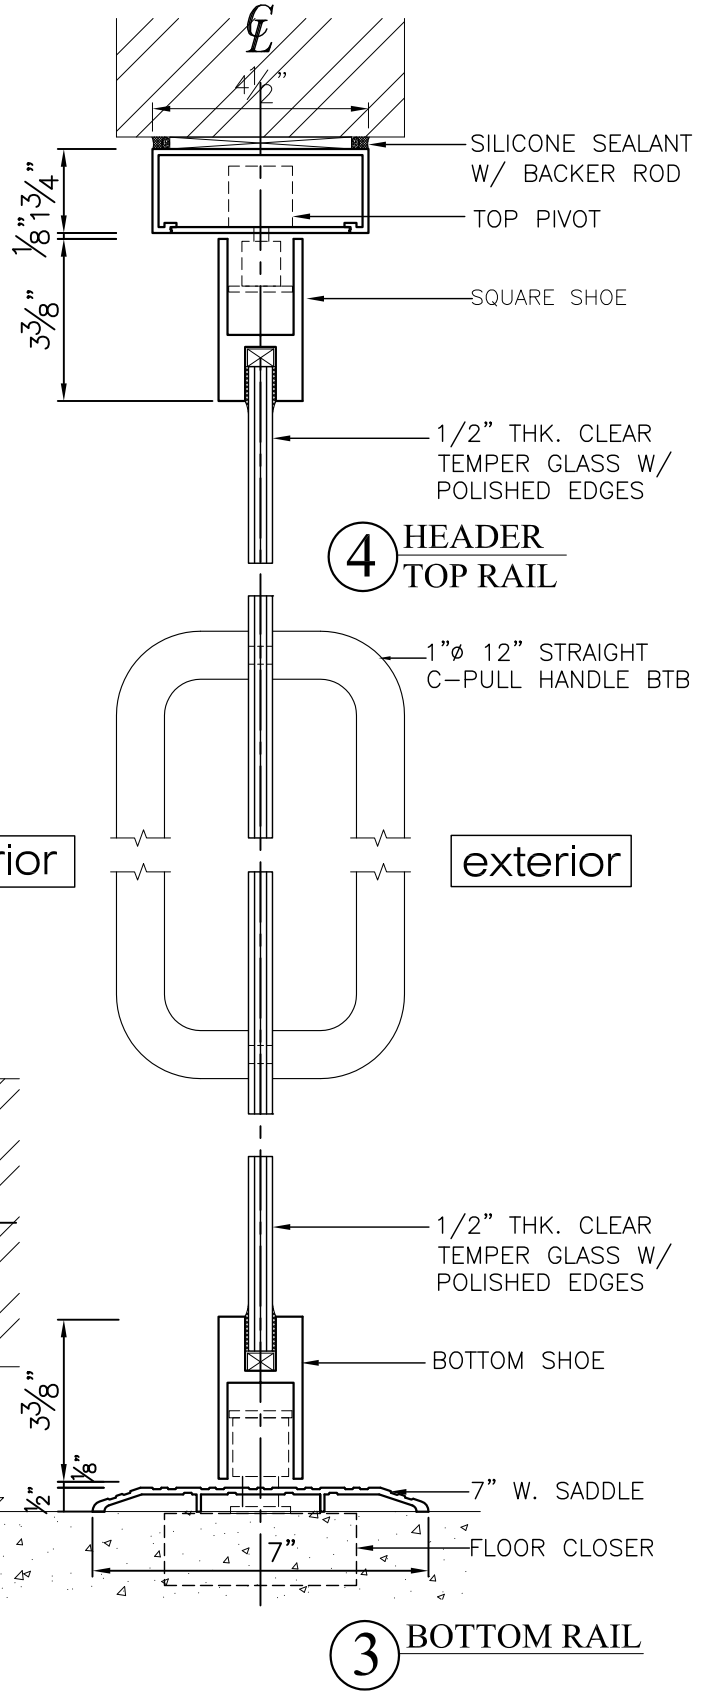

HS350 SERIES HERCULITE DOOR W/ HEADER & FL. CLOSER

interior

exterior

1 MEETING

2 JAMB

3 BOTTOM RAIL

SHEET #	Drawn by: K. S. Lee	Customer	Revisions		
	Checked by: C. CHAN		No.	Date	Description
	Date:				
	Scale: 1/4" : 1"				
	Project :				