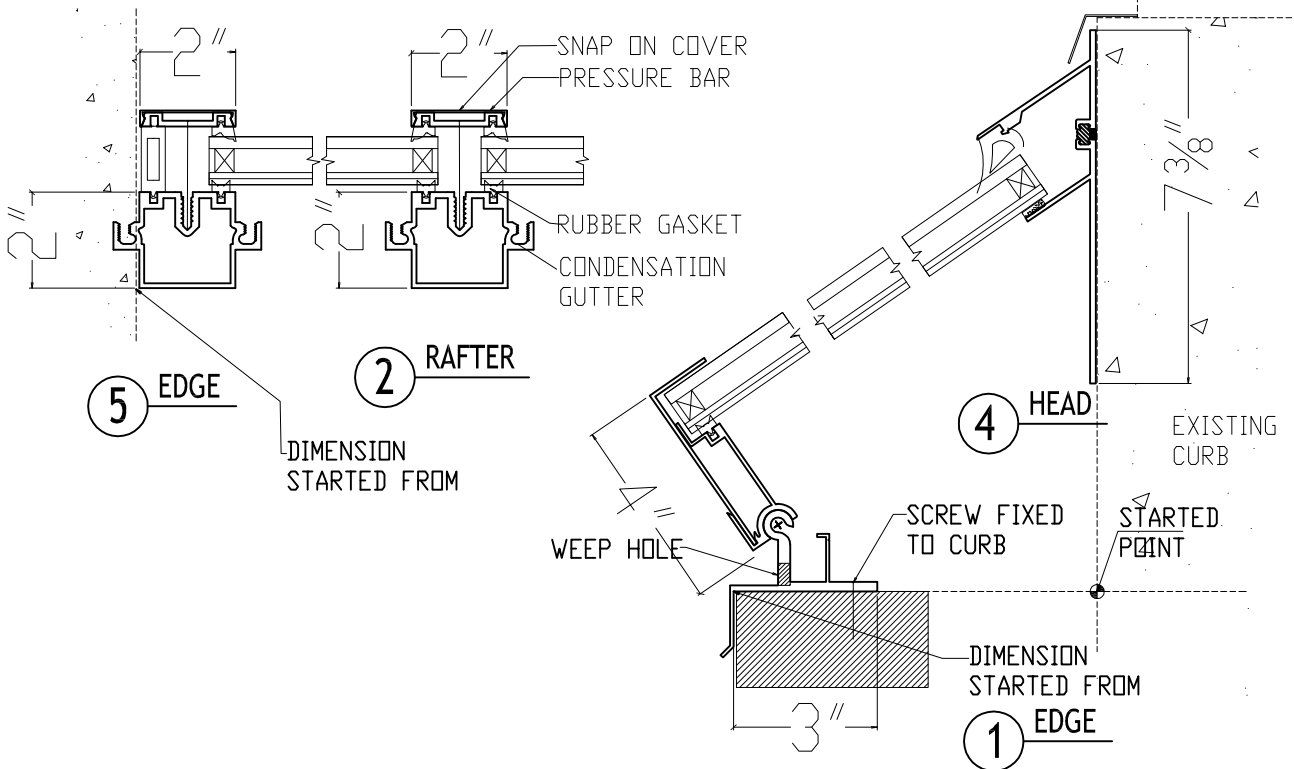

**SK2000 SERIES SKYLIGHT  
SINGLE PITCH W/ HIP CORNER**

SHEET #	Drawn by: C.CHAN	Customer	Revisions		
	Checked by:		No.	Date	Description
	Date:	Project Name:			
	Scale: 1/4" : 1"				

**Gamco Corporation**  
 Manufacturer of IRISION™ Products  
 131-10 Maple Ave.  
 Flushing, New York 11355  
 Tel (718) 359-8833 Fax (718) 359-8661  
 E-mail: gamco88@verizon.net