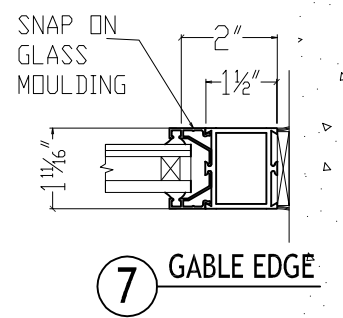

SK2000 SERIES SKYLIGHT SINGLE PITCH W/ GABLE ENDS

SHEET #	Drawn by: C.CHAN	Customer	Revisions		
	Checked by:		No.	Date	Description
	Date:	Project Name:			
	Scale: 1/4" : 1"				

Gamco Corporation
 Manufacturer of IRISION™ Products
 131-10 Maple Ave.
 Flushing, New York 11355
 Tel (718) 359-8833 Fax (718) 359-8661
 E-mail: gamco88@verizon.net