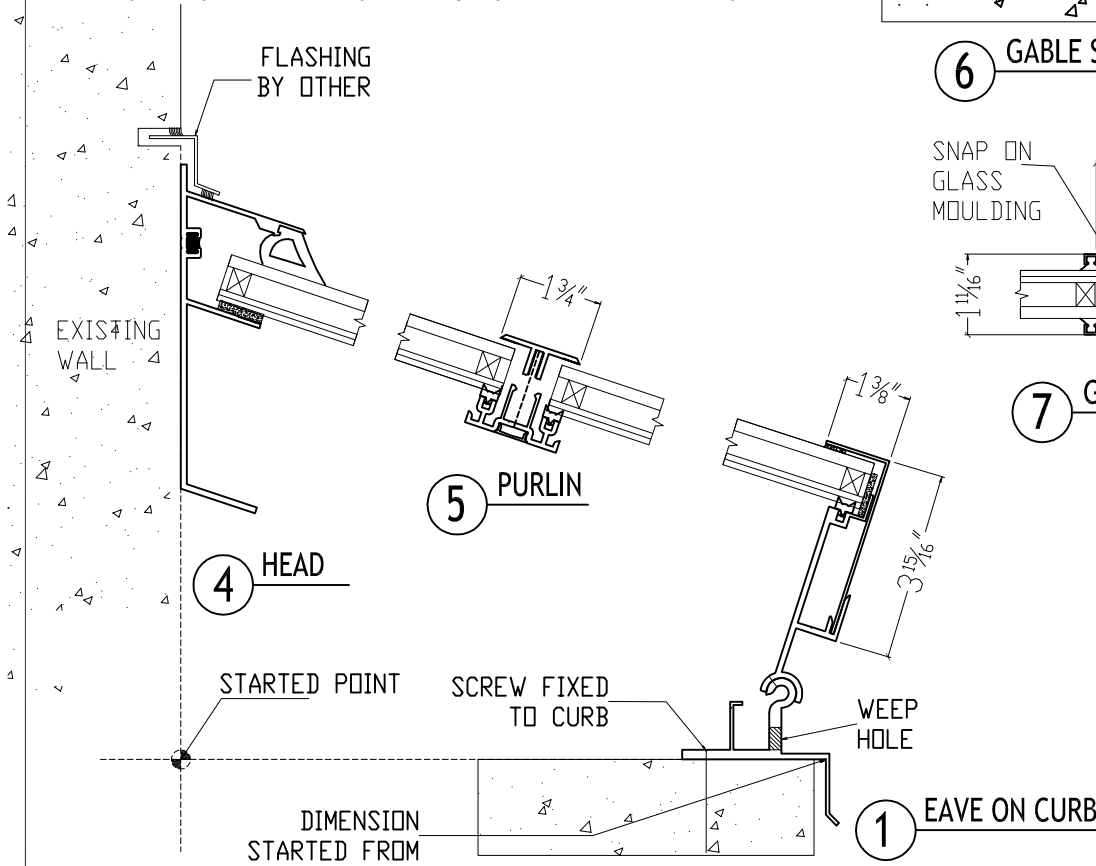

SK2000 SERIES SKYLIGHT SINGLE PITCH W/ GABLE ENDS

SHEET #	Drawn by: C.CHAN	Customer	Revisions		
	Checked by:		No.	Date	Description
	Date:	Project Name:			
	Scale: 1/4" : 1"				

Gamco Corporation
 Manufacturer of IRISION™ Products
 131-10 Maple Ave.
 Flushing, New York 11355
 Tel (718) 359-8833 Fax (718) 359-8661
 E-mail: gamco88@verizon.net