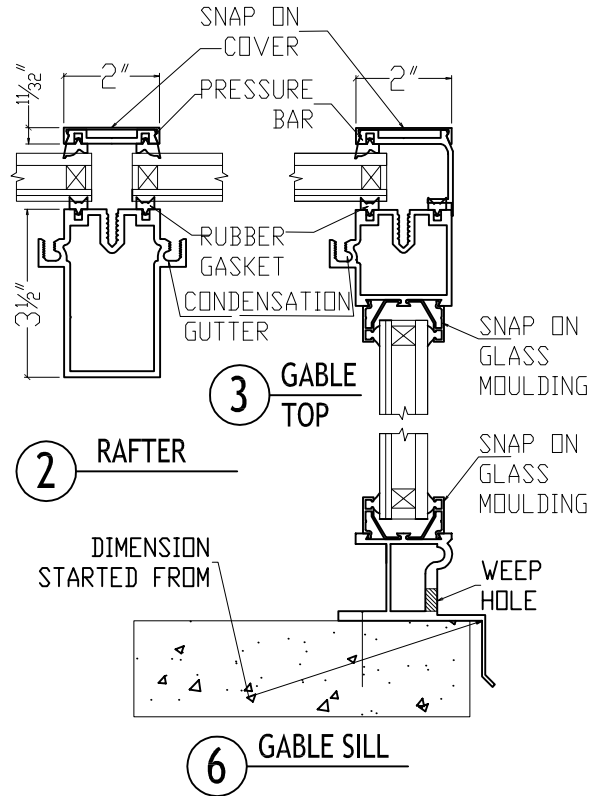

SK2000 SERIES SKYLIGHT SINGLE PITCH W/ GABLE ENDS

SHEET #	Drawn by: C.CHAN	Customer	Revisions		
	Checked by:		No.	Date	Description
	Date:	Project Name:			
	Scale: 1/4" : 1"				

Gamco Corporation
 Manufacturer of IRISION™ Products
 131-10 Maple Ave.
 Flushing, New York 11355
 Tel (718) 359-8833 Fax (718) 359-8661
 E-mail: gamco88@verizon.net