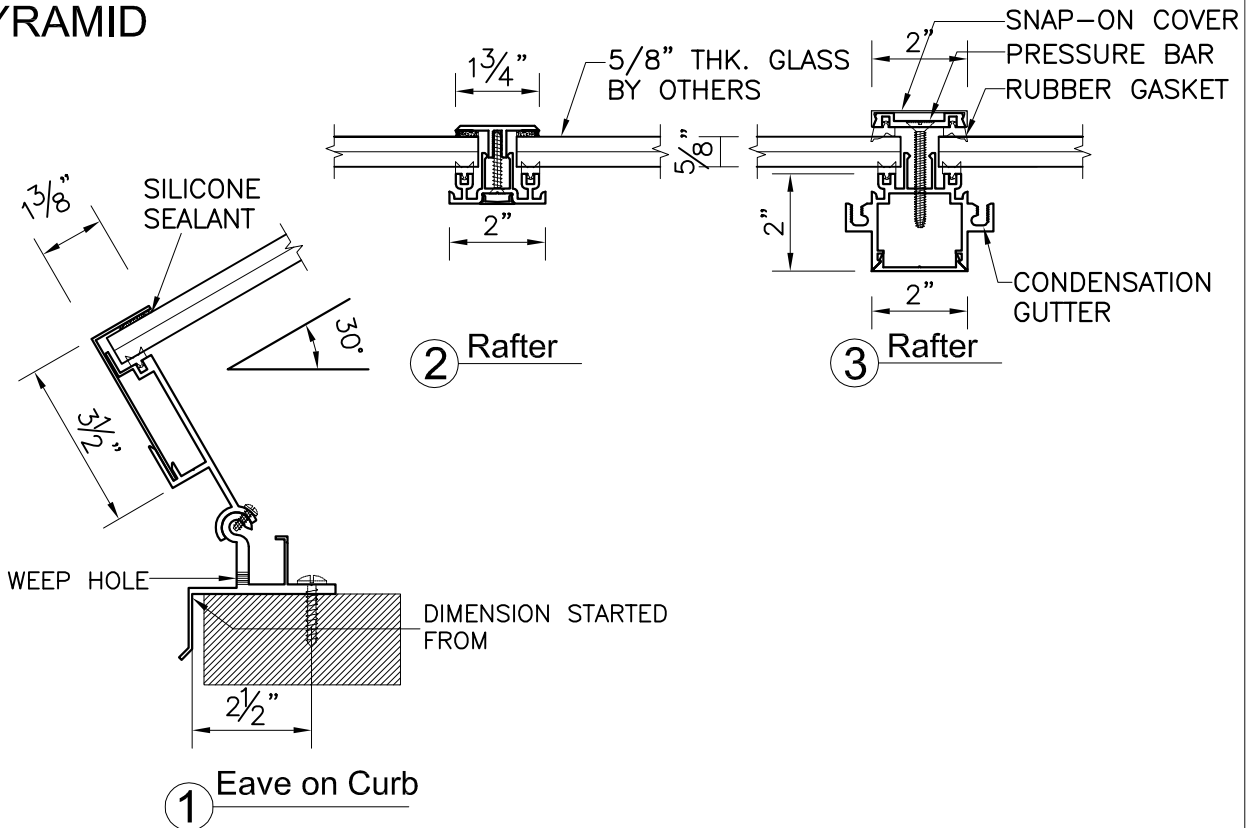

**SK2000 SERIES SKYLIGHT  
PYRAMID**

④ Hip Rafter

① Eave on Curb

SHEET #	Drawn by: K.S.Lee	Customer	Revisions		
	Checked by: C.CHAN		No.	Date	Description
	Date:	Project Name:			
	Scale: 1/4" : 1"				

**Gamco Corporation**