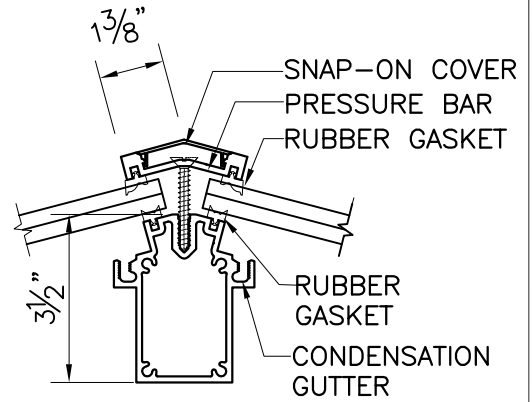

**SK2000 SERIES SKYLIGHT  
PYRAMID**

④ Hip Rafter

① Eave on Curb

SHEET #	Drawn by: K.S.Lee	Customer	Revisions		
	Checked by: C.CHAN		No.	Date	Description
	Date:	Project Name:			
	Scale: 1/4" : 1"				

**Gamco Corporation**