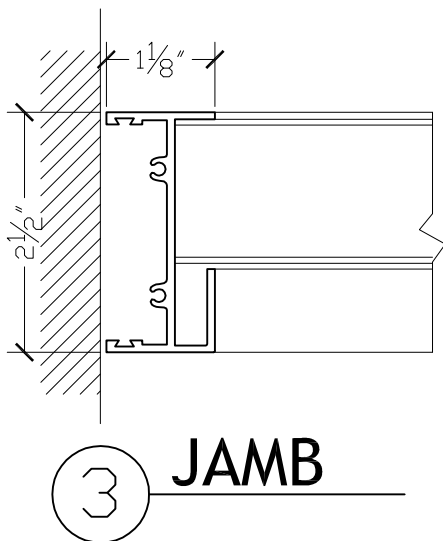

**L250 SERIES LOUVER
45° ANGLE BLADE**

SHEET #	Drawn by: C. CHAN	Customer
	Checked by:	
	Date:	Project Name: 45° ANGLE BLADE LOUVER
	Scale: 1/2" = 1'	

Revisions		
No.	Date	Description

Gamco Corporation
 Manufacturer of IRISION™ Products
 131-10 Maple Ave.
 Flushing, New York 11355
 Tel (718) 359-8833 Fax (718) 359-8661
 E-mail: gamco88@verizon.net