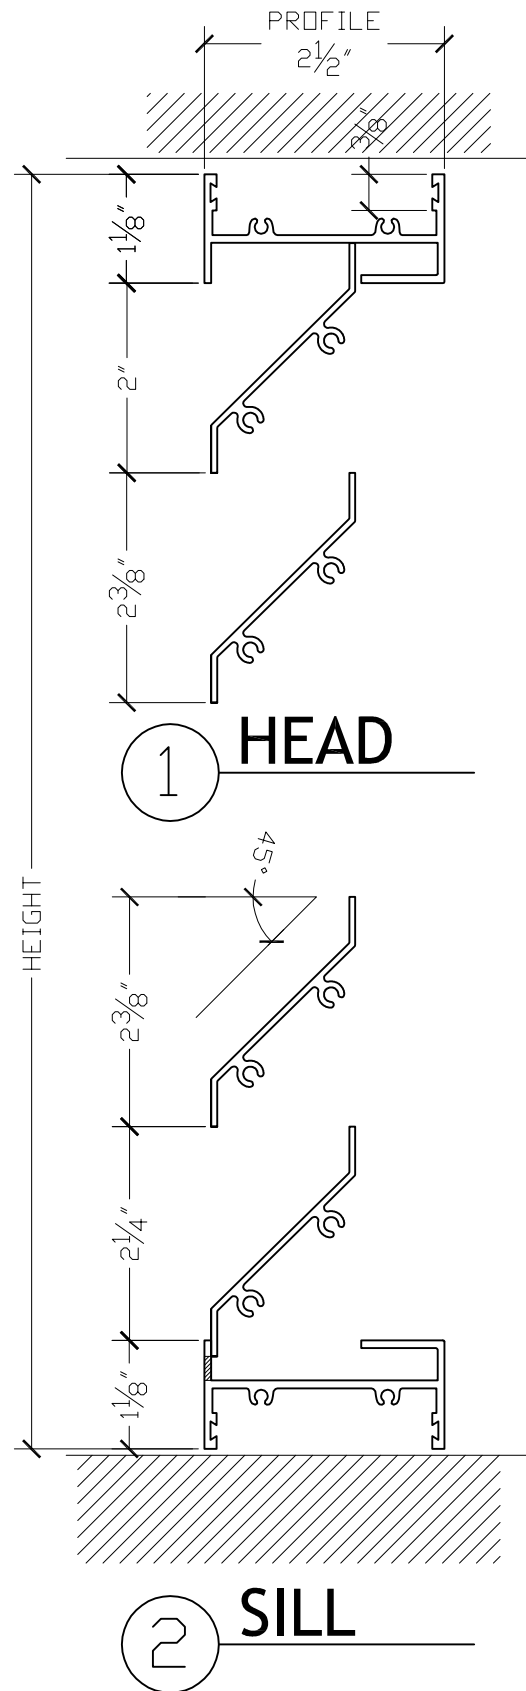

**L250 SERIES LOUVER
45° ANGLE BLADE**

SHEET #	Drawn by: C. CHAN	Customer
	Checked by:	
	Date:	Project Name: 45° ANGLE BLADE LOUVER
	Scale: 1/2" = 1'	

Revisions		
No.	Date	Description

Gamco Corporation
 Manufacturer of IRISION™ Products
 131-10 Maple Ave.
 Flushing, New York 11355
 Tel (718) 359-8833 Fax (718) 359-8661
 E-mail: gamco88@verizon.net