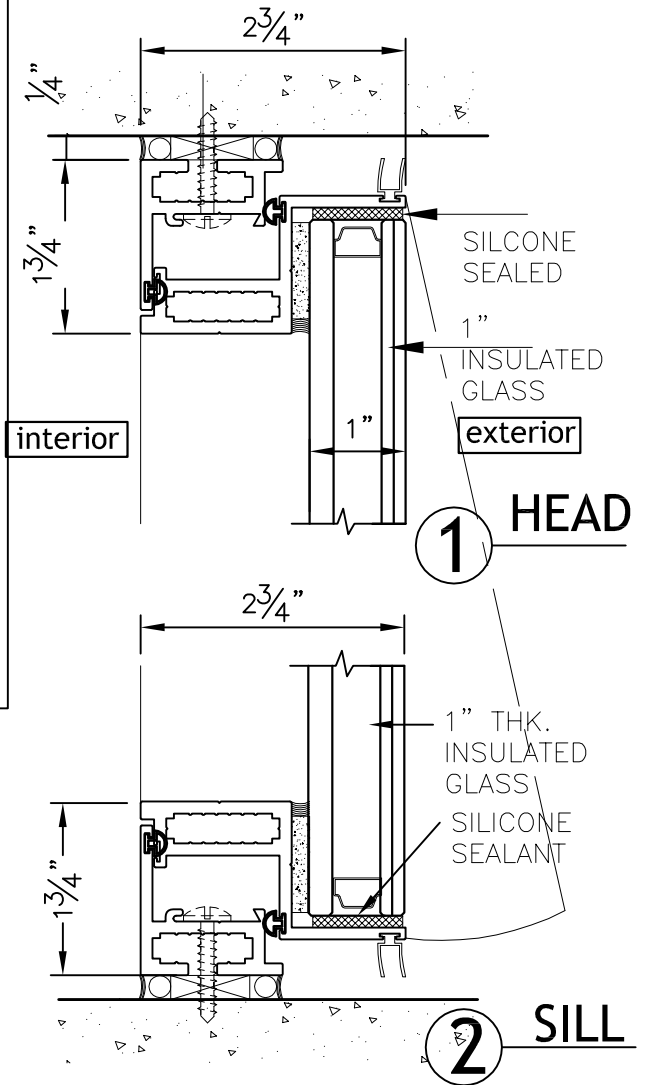

ST275 SERIES WINDOW STRUCTURAL GLAZING

SHEET #	Drawn by:	K. S. Lee
	Checked by:	C. CHAN
	Date:	
	Scale:	1/2" : 1"

Customer	Revisions	
Project Name:	No.	Date
	Description	

Gamco Corporation
 Manufacturer of IRISION™ Products
 131-10 Maple Ave.
 Flushing, New York 11355
 Tel (718) 359-8833 Fax (718)359-8661
 E-mail: gamco88 @verizon.net