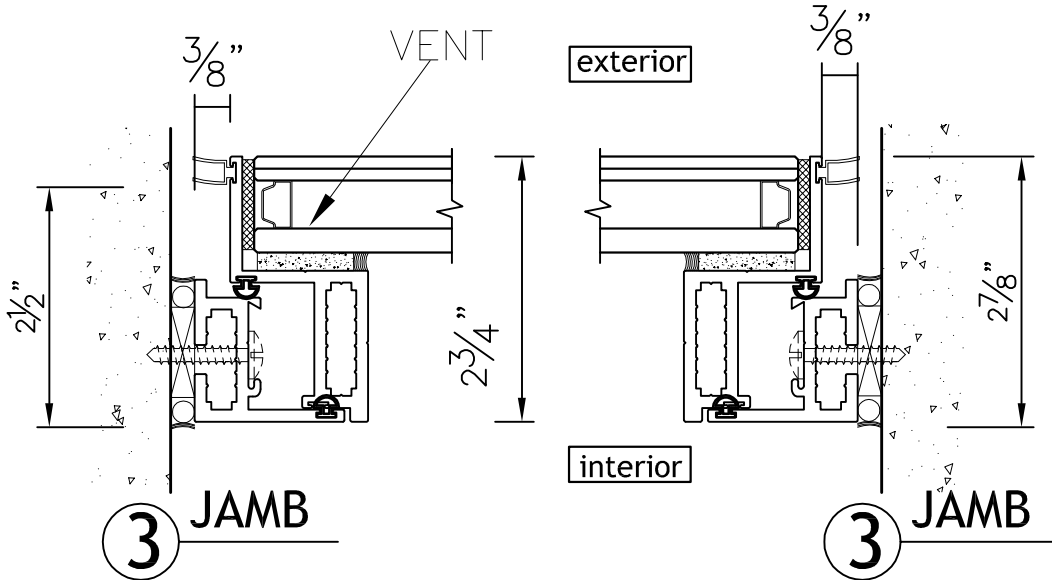

ST275 SERIES WINDOW STRUCTURAL GLAZING

SHEET #	Drawn by:	K. S. Lee
	Checked by:	C. CHAN
	Date:	
	Scale:	1/2" : 1"

Customer	Revisions	
Project Name:	No.	Date
	Description	

Gamco Corporation
 Manufacturer of IRISION™ Products
 131-10 Maple Ave.
 Flushing, New York 11355
 Tel (718) 359-8833 Fax (718)359-8661
 E-mail: gamco88 @verizon.net